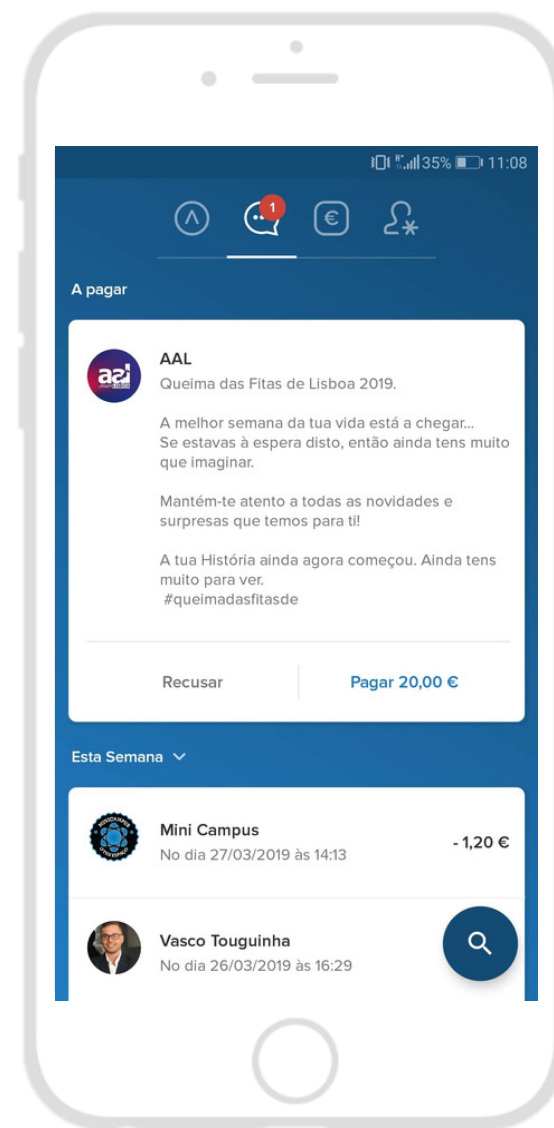

Comprar através da Lydia

Abre o 2º separador